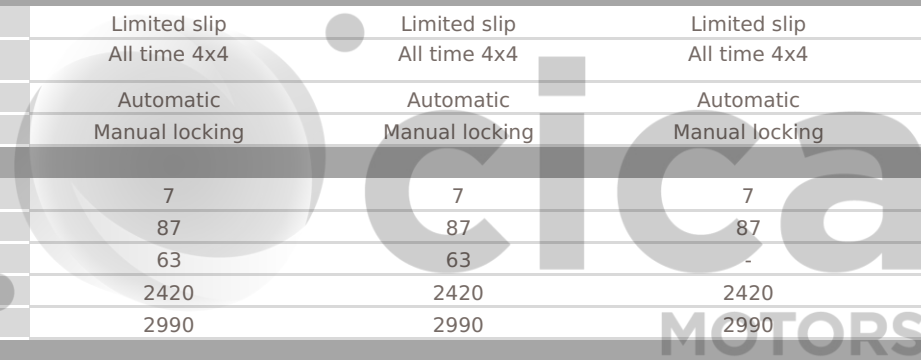

TECHNICAL CHARACTERISTICS	2.8L VX 6-Auto 4x4	2.8L VX 6-Auto 4x4	2.8L VX 6-Auto 4x4	2.8L VX-L 6-Auto 4x4
ENGINE				
Number of cylinders	4	4	4	4
Max power kW/rpm	150/3000-3400	150/3000-3400	150/3000-3400	150/3000-3400
Fuel type	Diesel	Diesel	Diesel	Diesel
Engine Type	Cylinder in line	Cylinder in line	Cylinder in line	Cylinder in line
Max power HP/rpm	204/3000-3400	204/3000-3400	204/3000-3400	204/3000-3400
Max torque Nm	500/1600-2800	500/1600-2800	500/1600-2800	500/1600-2800
Displacement (cc)	2755	2755	2755	2755
BODY				
Keys Type	SmartKey	SmartKey	SmartKey	SmartKey
Number of doors	5	5	5	5
DIMENSIONS				
Dimensions (Lxwxh) in mm	5010 x 1885 x 1890	5010 x 1885 x 1890	4840 x 1885 x 1890	4840 x 1885 x 1890
Wheelbase (mm)	2790	2790	2790	2790
Ground clearance (mm)	215	215	215	215
Turning radius (m)	5.8	5.8	5.8	5.8
TRANSMISSION				
Central differential	Limited slip	Limited slip	Limited slip	Limited slip
Transmission	All time 4x4	All time 4x4	All time 4x4	All time 4x4
Gearbox	Automatic	Automatic	Automatic	Automatic
Rear differential	Manual locking	Manual locking	Manual locking	Automatic locking
WEIGHT/CAPACITIES				
Number of seats	7	7	7	7
Fuel tank capacity (L)	87	87	87	87
Additional fuel tank capacity (L)	63	63	-	-
Curb weight (kg)	2420	2420	2420	2420
Gross vehicle weight (kg)	2990	2990	2990	2990
BRAKES				
Front brake	Ventilated discs	Ventilated discs	Ventilated discs	Ventilated discs
Rear brake	Ventilated discs	Ventilated discs	Ventilated discs	Ventilated discs
SUSPENSIONS				
Kinetic Dynamic Suspension System (E-KDSS)	-	-	-	✓
Front suspension	Double triangle	Double triangle	Double triangle	Double triangle
Rear suspension	Coil type	Coil type	Coil type	Coil type
TYRES				
Tyre dimension	265/55 R19	265/55 R19	265/55 R19	265/55 R19
EXTERIOR				
Wheels	Aluminium	Aluminium	Aluminium	Aluminium