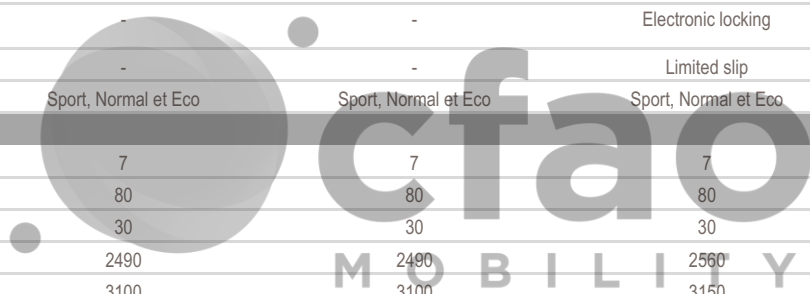

TECHNICAL CHARACTERISTICS	2.8L Turbo Diesel All Rounder 8A/T	2.8L Turbo Diesel Limited 8A/T	2.8L Turbo Diesel Adventure 8A/T	2.8L Turbo Diesel Premium 8A/T
ENGINE				
Number of cylinders	4	4	4	4
Engine Type	Cylinder in line	Cylinder in line	Cylinder in line	Cylinder in line
Fuel type	Diesel	Diesel	Diesel	Diesel
Displacement (cc)	2755	2755	2755	2755
Max power kW/rpm	150/3000-3400	150/3000-3400	150/3000-3400	150/3000-3400
Max power HP/rpm	204/3000-3400	204/3000-3400	204/3000-3400	204/3000-3400
Max torque Nm	500/1600-2800	500/1600-2800	500/1600-2800	500/1600-2800
BODY				
Body style	SUV	SUV	SUV	SUV
Number of doors	5	5	5	5
DIMENSIONS				
Wheelbase (mm)	2850	2850	2850	2850
Dimensions (Lxwxh) in mm	4930 x 1980 x 1935	4930 x 1980 x 1935	4930 x 1980 x 1935	4960 x 1980 x 1933
Ground clearance (mm)	210	210	210	215.3
TRANSMISSION				
Gearbox	Automatic	Automatic	Automatic	Automatic
Transmission	All time 4x4	All time 4x4	All time 4x4	All time 4x4
Rear differential		-	Electronic locking	Electronic locking
Central differential	-	-	Limited slip	Limited slip
Drive mode select	Sport, Normal et Eco	Sport, Normal et Eco	Sport, Normal et Eco	Sport, Normal et Eco
WEIGHT/CAPACITIES				
Number of seats	7	7	7	7
Fuel tank capacity (L)	80	80	80	80
Additional fuel tank capacity (L)	30	30	30	30
Curb weight (kg)	2490	2490	2560	2560
Gross vehicle weight (kg)	3100	3100	3150	3150
BRAKES				
Front brake	Ventilated discs	Ventilated discs	Ventilated discs	Ventilated discs
Rear brake	Ventilated discs	Ventilated discs	Ventilated discs	Ventilated discs
Parking brake	Electric	Electric	Electric	Electric
SUSPENSIONS				
Front suspension	Double wishbone	Double wishbone	Double wishbone	Double wishbone
Rear suspension	Multi-link	Multi-link	Multi-link	Multi-link
TYRES				
Tyre dimension	265/65 R18	265/65 R18	265/70 R18	265/60 R20
EXTERIOR				
Door mirrors	Body colour	Body colour	Body colour	Body colour
Roof rails	✓	✓	✓	✓