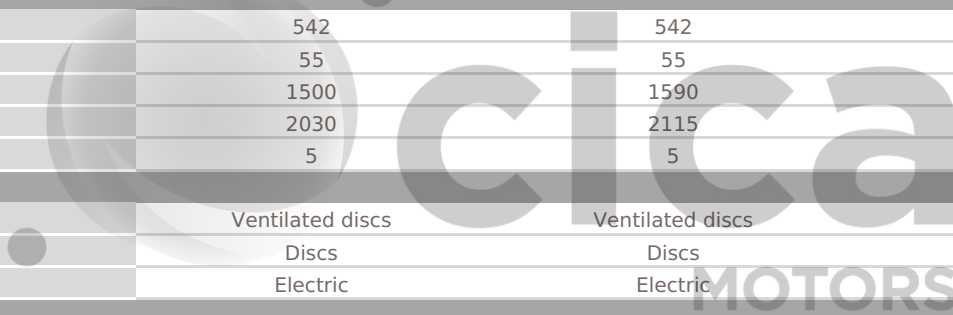

**TOYOTA**

RAV4

TECHNICAL CHARACTERISTICS	2.0L 6 M/T ACTIVE 4x2	2.0L CVT ACTIVE 4x2	2.0L CVT LIMITED 4x2
ENGINE			
Number of cylinders	4	4	4
Engine Type	Cylinder in line	Cylinder in line	Cylinder in line
Fuel type	Petrol	Petrol	Petrol
Displacement (cc)	1987	1987	1987
Max power HP/rpm	173/6600	173/6600	173/6600
Max torque Nm	203/4400-4900	203/4400-4900	203/4400-4900
Fuel System	Direct injection	Direct injection	Direct injection
BODY			
Body style	SUV	SUV	SUV
Number of doors	5 doors	5 doors	5 doors
DIMENSIONS			
Ground clearance (mm)	195	195	195
Dimensions (Lxwxh) in mm	4600x1855x1685	4600x1855x1685	4600x1855x1685
Wheelbase (mm)	2690	2690	2690
TRANSMISSION			
Gearbox	Manual	Automatic CVT	Automatic CVT
Transmission	Front 2 WD	Front 2 WD	Front 2 WD
WEIGHT/CAPACITIES			
Trunk volume (L)	542	542	542
Fuel tank capacity (L)	55	55	55
Curb weight (kg)	1500	1590	1610
Gross vehicle weight (kg)	2030	2115	2115
Number of seats	5	5	5
BRAKES			
Front brake	Ventilated discs	Ventilated discs	Ventilated discs
Rear brake	Discs	Discs	Discs
Parking brake	Electric	Electric	Electric
SUSPENSIONS			
Front suspension	Coil type	Coil type	Coil type
Rear suspension	Double triangle	Double triangle	Double triangle
TYRES			
Tyre dimension	225/65 R17	225/65 R17	225/60 R18
EXTERIOR			
Roof rail	-	-	✓
Front grill	Black	Black	Body colour
Wheels	Aluminium	Aluminium	Aluminium
Door handles	Body colour	Body colour	Chrome
Adjustable side mirrors	Electric	Electric	Electric
Bumper - Front&Rear	Body colour	Body colour	Body colour