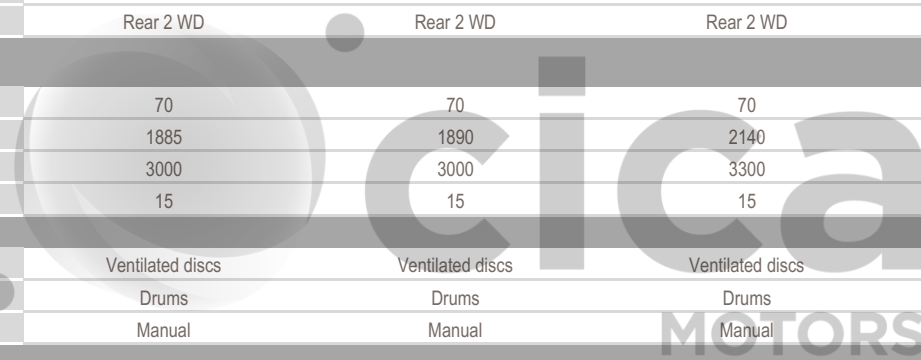

**TOYOTA**

HIACE

TECHNICAL CHARACTERISTICS	3.0L Bus 15-Seats A/C	2.5L Bus 15-Seats A/C	3.0L Bus High roof 15-Seats A/C	2.5L Bus High roof 15-Seats A/C
ENGINE				
Number of cylinders	4	4	4	4
Engine Type	Cylinder in line	Cylinder in line	Cylinder in line	Cylinder in line
Fuel type	Diesel	Diesel	Diesel	Diesel
Displacement (cc)	2986	2494	2986	2494
Max power HP/rpm	92/4000	102/3600	92/4000	102/3600
Max torque Nm	197/2400	260/1600-2400	197/2400	260/1600-2400
Fuel System	Direct injection	Direct injection	Direct injection	Direct injection
BODY				
Body style	Small Bus	Small Bus	Small Bus	Small Bus
Number of doors	4 doors	4 doors	4 doors	4 doors
DIMENSIONS				
Ground clearance (mm)	195	195	180	180
Dimensions (Lxwxh) in mm	4695 x 1695 x 1980	4695 x 1695 x 1980	5380 x 1880 x 2285	5380 x 1880 x 2285
Wheelbase (mm)	2570	2570	3110	3110
TRANSMISSION				
Gearbox	Manual	Manual	Manual	Manual
Transmission	Rear 2 WD	Rear 2 WD	Rear 2 WD	Rear 2 WD
WEIGHT/CAPACITIES				
Fuel tank capacity (L)	70	70	70	70
Curb weight (kg)	1885	1890	2140	2145
Gross vehicle weight (kg)	3000	3000	3300	3300
Number of seats	15	15	15	15
BRAKES				
Front brake	Ventilated discs	Ventilated discs	Ventilated discs	Ventilated discs
Rear brake	Drums	Drums	Drums	Drums
Parking brake	Manual	Manual	Manual	Manual
SUSPENSIONS				
Front suspension	Double triangle	Double triangle	Double triangle	Double triangle
Rear suspension	Leaf	Leaf	Leaf	Leaf
TYRES				
Tyre dimension	195R15C	195R15C	195R15C	195R15C
EXTERIOR				
Door handles	Black	Black	Black	Black
Door mirrors	Black	Black	Black	Black
Adjustable side mirrors	Manuals	Manuals	Manuals	Manuals
Sliding side door	Right	Right	Right	Right
Bumper - Front&Rear	Black	Black	Black	Black