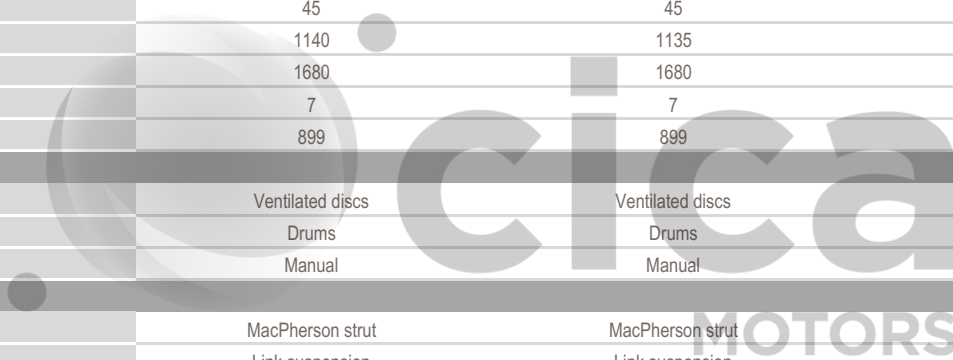

TOYOTA

AVANZA

TECHNICAL CHARACTERISTICS	1.3L Base 5-Manual	1.3L Acces 5-Manual	1.3L High 4-Auto
ENGINE			
Number of cylinders	4	4	4
Engine Type	Cylinder in line	Cylinder in line	Cylinder in line
Displacement (cc)	1329	1329	1329
Max power kW/rpm	71/6000	71/6000	71/6000
Max torque Nm	121/4200	121/4200	121/4200
Fuel System	Direct injection	Direct injection	Direct injection
Fuel type	Petrol	Petrol	Petrol
BODY			
Number of doors	5 doors	5 doors	5 doors
DIMENSIONS			
Dimensions (Lxwxh) in mm	4190 x 1660 x 1695	4190 x 1660 x 1695	4190 x 1660 x 1695
Wheelbase (mm)	2655	2655	2655
Ground clearance (mm)	200	200	200
TRANSMISSION			
Gearbox	Manual	Manual	Automatic
WEIGHT/CAPACITIES			
Fuel tank capacity (L)	45	45	45
Curb weight (kg)	1140	1135	1160
Gross vehicle weight (kg)	1680	1680	1680
Number of seats	7	7	7
Trunk volume (L)	899	899	899
BRAKES			
Front brake	Ventilated discs	Ventilated discs	Ventilated discs
Rear brake	Drums	Drums	Drums
Parking brake	Manual	Manual	Manual
SUSPENSIONS			
Front suspension	MacPherson strut	MacPherson strut	MacPherson strut
Rear suspension	Link suspension	Link suspension	Link suspension
TYRES			
Tyre dimension	185/70 R14	185/70 R14	185/70 R14
EXTERIOR			
Wheels	Steel with hubcap	Aluminium	Aluminium
Door mirrors	Black	Body colour	Body colour
Adjustable side mirrors	Manuals	Electrics	Electrics
Bumper - Front&Rear	Body colour	Body colour	Body colour
INTERIOR & COMFORT			
Upholstery	Fabric	Fabric	Fabric
Driver seat	Reach adjustable	Reach adjustable	Reach adjustable
2nd row seats	Sliding	Sliding	Sliding

PASSIVE SAFETY	1.3L Base 5-Manual	1.3L Acces 5-Manual	1.3L High 4-Auto
Airbags	Driver , Passenger	Driver , Passenger	Driver , Passenger
Seatbelts - Front	2 x 3 points	2 x 3 points	2 x 3 points
Seatbelts - 2nd row	3 x 3 points	3 x 3 points	3 x 3 points
Seatbelts - 3rd row	2 x 3 points	2 x 3 points	2 x 3 points
ISOFIX fixings	Rear	Rear	Rear
Headrests	Front , 2nd row , 3rd row	Front , 2nd row , 3rd row	Front , 2nd row , 3rd row
Spare wheel	Steel	Steel	Steel