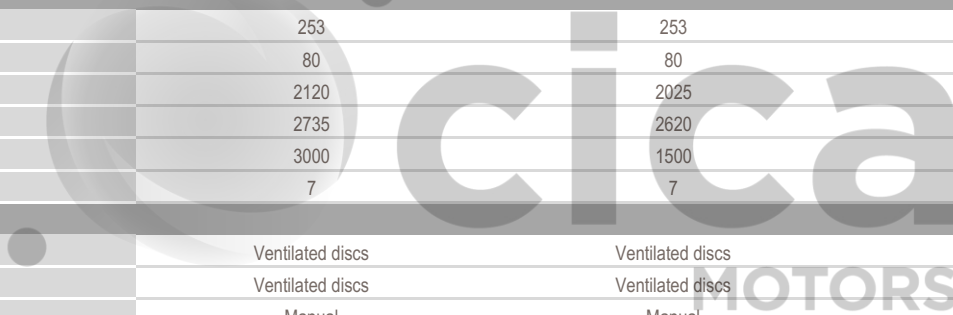

**TOYOTA**

# FORTUNER

TECHNICAL CHARACTERISTICS	2.8L Comfort 6-Manual	2.7L Active 6-Auto	2.8L Executive 6-Auto
<b>ENGINE</b>			
Number of cylinders	4	4	4
Engine Type	Cylinder in line	Cylinder in line	Cylinder in line
Fuel type	Diesel	Petrol	Diesel
Displacement (cc)	2755	2694	2755
Max power HP/rpm	177/3400	166/5200	177/3400
Max torque Nm	420/1400-2600	245/4000	450/1600-2400
Fuel System	Direct injection	Direct injection	Direct injection
<b>BODY</b>			
Body style	SUV	SUV	SUV
Number of doors	5 doors	5 doors	5 doors
<b>DIMENSIONS</b>			
Dimensions (Lxwxh) in mm	4795 x 1855 x 1835	4795 x 1855 x 1835	4795 x 1855 x 1835
Wheelbase (mm)	2745	2745	2745
Ground clearance (mm)	279	279	279
<b>TRANSMISSION</b>			
Gearbox	Manual	Automatic	Automatic
Transmission	Part time manual 4x4	Part time manual 4x4	Part time manual 4x4
<b>WEIGHT/CAPACITIES</b>			
Trunk volume (L)	253	253	253
Fuel tank capacity (L)	80	80	80
Curb weight (kg)	2120	2025	2130
Gross vehicle weight (kg)	2735	2620	2735
Braked towing capacity (kg)	3000	1500	3000
Number of seats	7	7	7
<b>BRAKES</b>			
Front brake	Ventilated discs	Ventilated discs	Ventilated discs
Rear brake	Ventilated discs	Ventilated discs	Ventilated discs
Parking brake	Manual	Manual	Manual
<b>SUSPENSIONS</b>			
Front suspension	Double triangle	Double triangle	Double triangle
Rear suspension	Link suspension	Link suspension	Link suspension
<b>TYRES</b>			
Tyre dimension	265/65 R17	265/65R17	265/65 R17
<b>EXTERIOR</b>			
Bumper - Front&Rear	Body colour	Body colour	Body colour
Folding side mirrors	Electrics	Electrics	Electrics
Adjustable side mirrors	Electrics	Electrics	Electrics
Door mirrors	Body colour	Body colour	Body colour
Wheels	Aluminium	Aluminium	Aluminium