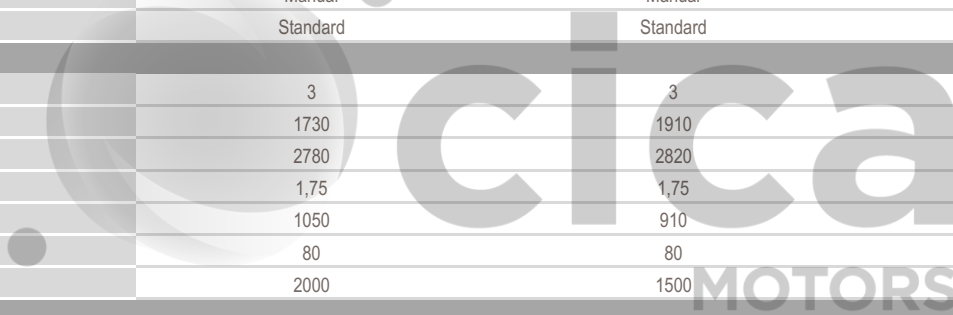

**TOYOTA**

# HILUX

**TECHNICAL CHARACTERISTICS**

	2.4GD Country Single Cab 5-MT 4x2	3.0L Country Single Cab 5-MT 4x4	2.4GD Country Single Cab 6-MT 4x4
<b>ENGINE</b>			
Number of cylinders	4	4	4
Max torque Nm	343/1400-2800	197/2200	400/1600-2000
Max power HP/rpm	150/3400	95/4000	150/3400
Displacement (cc)	2393	2986	2393
Fuel System	Direct injection	Direct injection	Direct injection
Fuel type	Diesel	Diesel	Diesel
Engine Type	Cylinder in line	Cylinder in line	Cylinder in line
<b>BODY</b>			
Body style	Pick-up single cabin	Pick-up single cabin	Pick-up single cabin
Number of doors	2 doors	2 doors	2 doors
<b>DIMENSIONS</b>			
Ground clearance (mm)	182	294	294
Dimensions (Lxwxh) in mm	5330 x 1800 x 1690	5330 x 1800 x 1795	5330 x 1800 x 1795
Wheelbase (mm)	3085	3085	3085
Load body size (lxwxh) in mm	2315 x 1575 x 480	2315 x 1575 x 480	2315 x 1575 x 480
<b>TRANSMISSION</b>			
Transmission	Rear 2 WD	Part time manual 4x4	Part time manual 4x4
Gearbox	Manual	Manual	Manual
Rear differential	Standard	Standard	Manual locking
<b>WEIGHT/CAPACITIES</b>			
Number of seats	3	3	2
Curb weight (kg)	1730	1910	2005
Gross vehicle weight (kg)	2780	2820	2870
Useful capacity (m3)	1,75	1,75	1,75
Payload (kg)	1050	910	865
Fuel tank capacity (L)	80	80	80
Braked towing capacity (kg)	2000	1500	2000
<b>BRAKES</b>			
Front brake	Ventilated discs	Ventilated discs	Ventilated discs
Rear brake	Drums	Drums	Drums
Parking brake	Manual	Manual	Manual
<b>SUSPENSIONS</b>			
Front suspension	Double triangle	Double triangle	Double triangle
Rear suspension	Leaf	Leaf	Leaf
<b>TYRES</b>			
Tyre dimension	205/70 R15C	205R16C	205R16C
<b>EXTERIOR</b>			
Wheels	Steel with hubcap	Steel with hubcap	Steel with hubcap
Door handles	Black	Black	Black