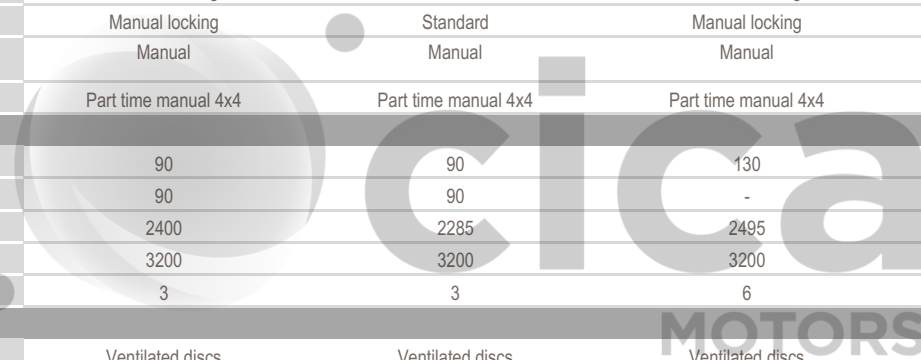

**TOYOTA**

# LAND CRUISER 70 SERIES

TECHNICAL CHARACTERISTICS	LC79 4.2L Pick-up Single cab 5-MT 4X4	LC79 4.0L Pick-up Single cab 5-MT 4X4	LC79 4.2L Pick-up Double Cab 5-MT 4x4	LC79 4.0L Pick-up Double Cab 5-MT 4x4
<b>ENGINE</b>				
Number of cylinders	6	6	6	6
Engine Type	Cylinder in line	V engine	Cylinder in line	V engine
Fuel type	Diesel	Petrol	Diesel	Petrol
Displacement (cc)	4164	3956	4164	3956
Max power kW/rpm	96/3800	170/5200	96/3800	170/5200
Max power HP/rpm	131/3800	231/5200	131/3800	231/5200
Max torque Nm	285/2200	360/3800	285/2200	360/3800
<b>BODY</b>				
Body style	Pick-up single cabin	Pick-up single cabin	Pick-up double cab	Pick-up double cab
Number of doors	2 doors	2 doors	4 doors	4 doors
<b>DIMENSIONS</b>				
Dimensions (Lxwxh) in mm	5095 x 1770 x 1970	5095 x 1770 x 1970	5095 x 1770 x 1960	5235 x 1770 x 1960
Wheelbase (mm)	3180	3180	3180	3180
Ground clearance (mm)	235	235	235	283
<b>TRANSMISSION</b>				
Rear differential	Manual locking	Standard	Manual locking	Standard
Front differential	Manual locking	Standard	Manual locking	Standard
Gearbox	Manual	Manual	Manual	Manual
Transmission	Part time manual 4x4	Part time manual 4x4	Part time manual 4x4	Part time manual 4x4
<b>WEIGHT/CAPACITIES</b>				
Fuel tank capacity (L)	90	90	130	130
Additional fuel tank capacity (L)	90	90	-	-
Curb weight (kg)	2400	2285	2495	2410
Gross vehicle weight (kg)	3200	3200	3200	3200
Number of seats	3	3	6	6
<b>BRAKES</b>				
Front brake	Ventilated discs	Ventilated discs	Ventilated discs	Ventilated discs
Rear brake	Drums	Drums	Drums	Drums
Parking brake	Manual	Manual	Manual	Manual
<b>SUSPENSIONS</b>				
Front suspension	Coil type	Coil type	Coil type	Coil type
Rear suspension	Leaf	Leaf	Leaf	Leaf
<b>TYRES</b>				
Tyre dimension	7.50R16-8 SAHARA 5.50F	7.50 R16-8 SAHARA 5.50F	7.50R16-8 SAHARA 5.50F	7.50R16-8 SAHARA 5.50F
<b>EXTERIOR</b>				
Snorkel	✓	✓	✓	✓
Wheels	Steel with hubcap	Steel with hubcap	Steel with hubcap	Steel with hubcap
Door mirrors	Black	Black	Black	Black