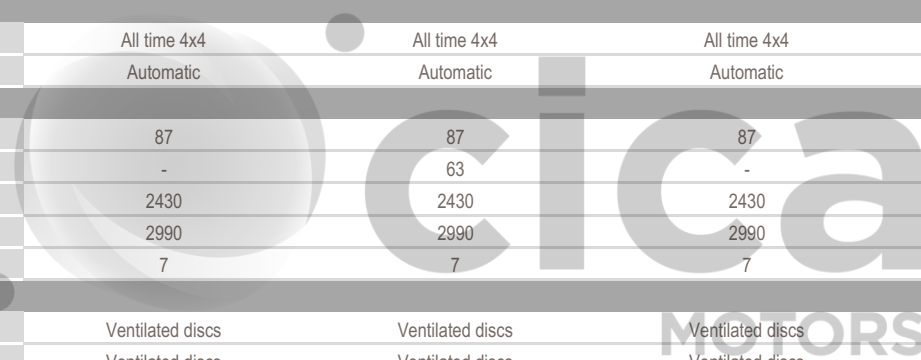

**TOYOTA**

# LAND CRUISER PRADO

TECHNICAL CHARACTERISTICS	3.0L VX 5-Auto 4x4	3.0L VX-Fabric 5-Auto 4x4	3.0L VX-Fabric 5-Auto 4x4	3.0L VX-L 5-Auto 4x4
<b>ENGINE</b>				
Number of cylinders	4	4	4	4
Engine Type	Cylinder in line	Cylinder in line	Cylinder in line	Cylinder in line
Fuel type	Diesel	Diesel	Diesel	Diesel
Displacement (cc)	2982	2982	2982	2982
Max power kW/rpm	120/3400	120/3400	120/3400	120/3400
Max power HP/rpm	163/3400	163/3400	163/3400	163/3400
Max torque Nm	400/1600-2800	400/1600-2800	400/1600-2800	400/1600-2800
<b>BODY</b>				
Number of doors	5 doors	5 doors	5 doors	5 doors
<b>DIMENSIONS</b>				
Departure angle (degrees)	25	25	25	25
Approach angle (degrees)	31	31	31	31
Dimensions (Lxwxh) in mm	4840 x 1885 x 1890	5010 x 1885 x 1890	4840 x 1885 x 1890	4840 x 1885 x 1890
Wheelbase (mm)	2790	2790	2790	2790
Ground clearance (mm)	215	215	215	215
Turning radius (m)	5.8	5.8	5.8	5.8
<b>TRANSMISSION</b>				
Transmission	All time 4x4	All time 4x4	All time 4x4	All time 4x4
Gearbox	Automatic	Automatic	Automatic	Automatic
<b>WEIGHT/CAPACITIES</b>				
Fuel tank capacity (L)	87	87	87	87
Additional fuel tank capacity (L)	-	63	-	-
Curb weight (kg)	2430	2430	2430	2430
Gross vehicle weight (kg)	2990	2990	2990	2990
Number of seats	7	7	7	7
<b>BRAKES</b>				
Front brake	Ventilated discs	Ventilated discs	Ventilated discs	Ventilated discs
Rear brake	Ventilated discs	Ventilated discs	Ventilated discs	Ventilated discs
<b>SUSPENSIONS</b>				
Front suspension	Double triangle	Double triangle	Double triangle	Double triangle
Rear suspension	Coil type	Coil type	Coil type	Coil type
<b>TYRES</b>				
Tyre dimension	265/60 R18	265/60 R18	265/60 R18	265/60 R18
<b>EXTERIOR</b>				
Roof rail	✓	✓	✓	✓
Folding side mirrors	Electrics	Electrics	Electrics	Electrics
Adjustable side mirrors	Electrics	Electrics	Electrics	Electrics
Wheels	Aluminium	Aluminium	Aluminium	Aluminium
Front grill	Chrome	Chrome	Chrome	Chrome