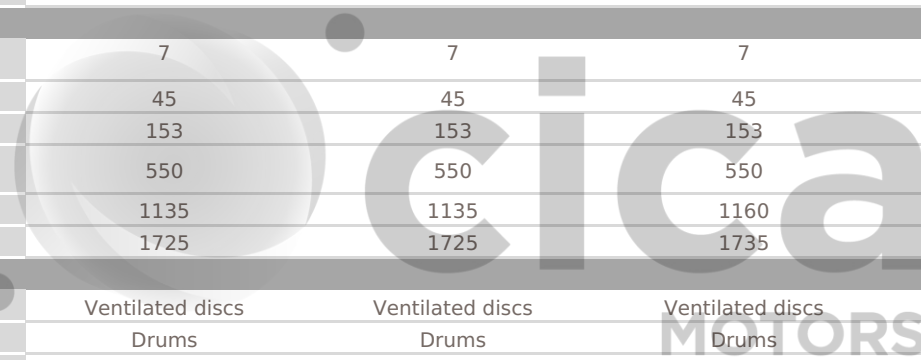

<b>TECHNICAL CHARACTERISTICS</b>	<b>1.5 Petrol FLEET 5- Manual</b>	<b>1.5 Petrol LIFE 5- Manual</b>	<b>1.5 Petrol LIFE 4- Automatic</b>	<b>1.5 Petrol DELUXE 4- Automatic</b>
<b>ENGINE</b>				
Number of cylinders	4	4	4	4
Engine Type	Cylinder in line	Cylinder in line	Cylinder in line	Cylinder in line
Fuel type	Petrol	Petrol	Petrol	Petrol
Displacement (cc)	1 462	1462	1462	1462
Max power kW/rpm	77/6000	77/6000	77/6000	77/6000
Max power HP/rpm	105/6000	105/6000	105/6000	105/6000
Max torque Nm	138/4400	138/4400	138/4400	138/4400
<b>BODY</b>				
Body style	MPV	MPV	MPV	MPV
Number of doors	5	5	5	5
<b>DIMENSIONS</b>				
Ground clearance (mm)	180	180	180	180
Wheelbase (mm)	2740	2740	2740	2740
Dimensions (Lxwxh) in mm	4395 x 1735 x 1690	4395 x 1735 x 1690	4395 x 1735 x 1690	4395 x 1735 x 1690
<b>TRANSMISSION</b>				
Gearbox	Manual	Manual	Automatic	Automatic
<b>WEIGHT/CAPACITIES</b>				
Number of seats	7	7	7	7
Fuel tank capacity (L)	45	45	45	45
Trunk volume (L)	153	153	153	153
Trunk volume with folded rear seats (L)	550	550	550	550
Curb weight (kg)	1135	1135	1160	1165
Gross vehicle weight (kg)	1725	1725	1735	1735
<b>BRAKES</b>				
Front brake	Ventilated discs	Ventilated discs	Ventilated discs	Ventilated discs
Rear brake	Drums	Drums	Drums	Drums
Parking brake	Manual	Manual	Manual	Manual
<b>SUSPENSIONS</b>				
Front suspension	MacPherson strut	MacPherson strut	MacPherson strut	MacPherson strut
Rear suspension	Torsion bar	Torsion bar	Torsion bar	Torsion bar
<b>TYRES</b>				
Tyre dimension	185/65 R15	185/65 R15	185/65 R15	185/65 R15
<b>EXTERIOR</b>				
Wheels	Steel with hubcap	Steel with hubcap	Steel with hubcap	Aluminium
Front grill	Body colour	Chrome	Chrome	Chrome
Door handles	Black	Body colour	Body colour	Chrome
Door mirrors	Black	Body colour	Body colour	Body colour